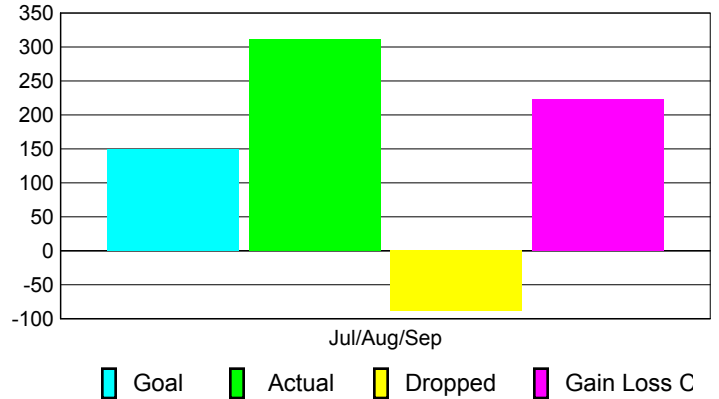

Membership Results 2010-2011

Goal, New, Dropped, Gain/Loss