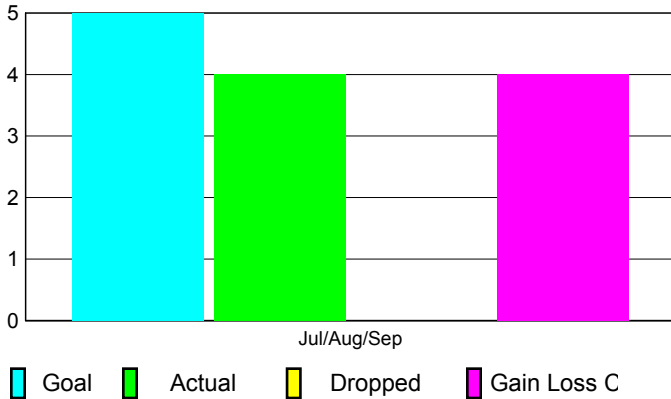

2010-2011 GMT Reports for District (or Undistricted) **District 324C5**

GMT: Adv K G RAMA KRISHNA MUR

Location: INDIA

GMT CA: 6

CLUBS

Club Results
2010-2011

Clubs
2009-2010

Month	New Club Goal	Actual New Clubs	Actual Dropped Clubs	Gain/Loss of Clubs	Gain/Loss of Clubs
Jul/Aug/Sep	5	4	0	4	1
Totals	5	4	0	4	1

Club Results 2010-2011

Goal, New, Dropped, Gain/Loss

Comparison of Club Gain/Loss

Current Year Compared to the Previous Year

YTD Status Quo Clubs 2010-2011

Status Quo Clubs Compared to Status Quo Members

MEMBERSHIP